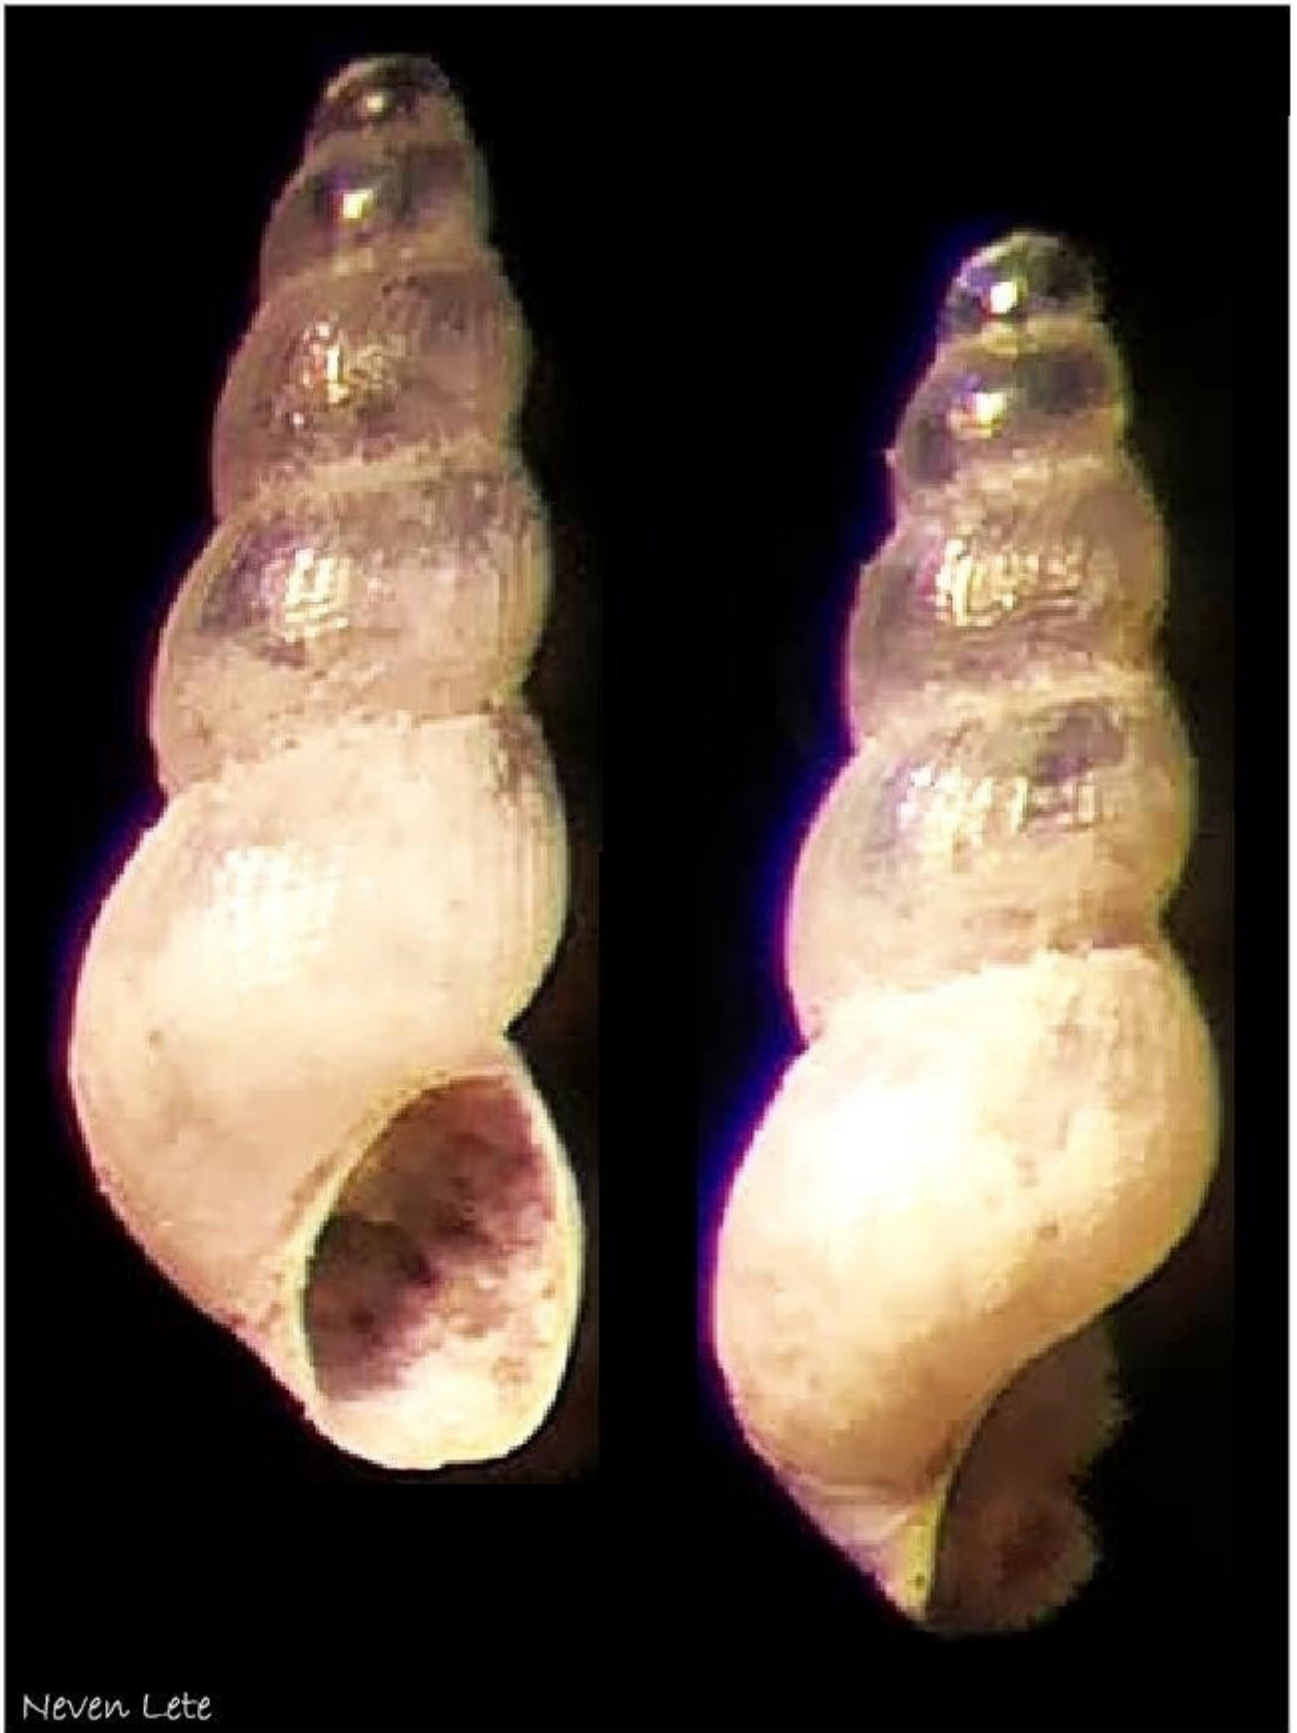

Ovaj popis sadrži imena autora projekta, ime autora pojedine fotografije uz koju je upisan naziv mekušca i autor vrste.

Ovo prvo izdanje sigurno će biti podložno revizijama koje će se provoditi u okviru projekta, na temelju suradnje s drugim zemljama sudionicama.

We would like to thank everyone who has provided us with their photos. They are used exclusively within the framework of the project and have a scientific, educational and non-profit purpose.

The images used remain the property of the author. This list contains the names of the authors of the project, the name of the author of each photo, with the name of the mollusk and the author of the species.

This first edition will certainly be subject to revisions that will be carried out within the framework of the project, based on cooperation with other participating countries.

Neven Lete

Cima cylindrica (Jeffreys, 1856) - Cimidae