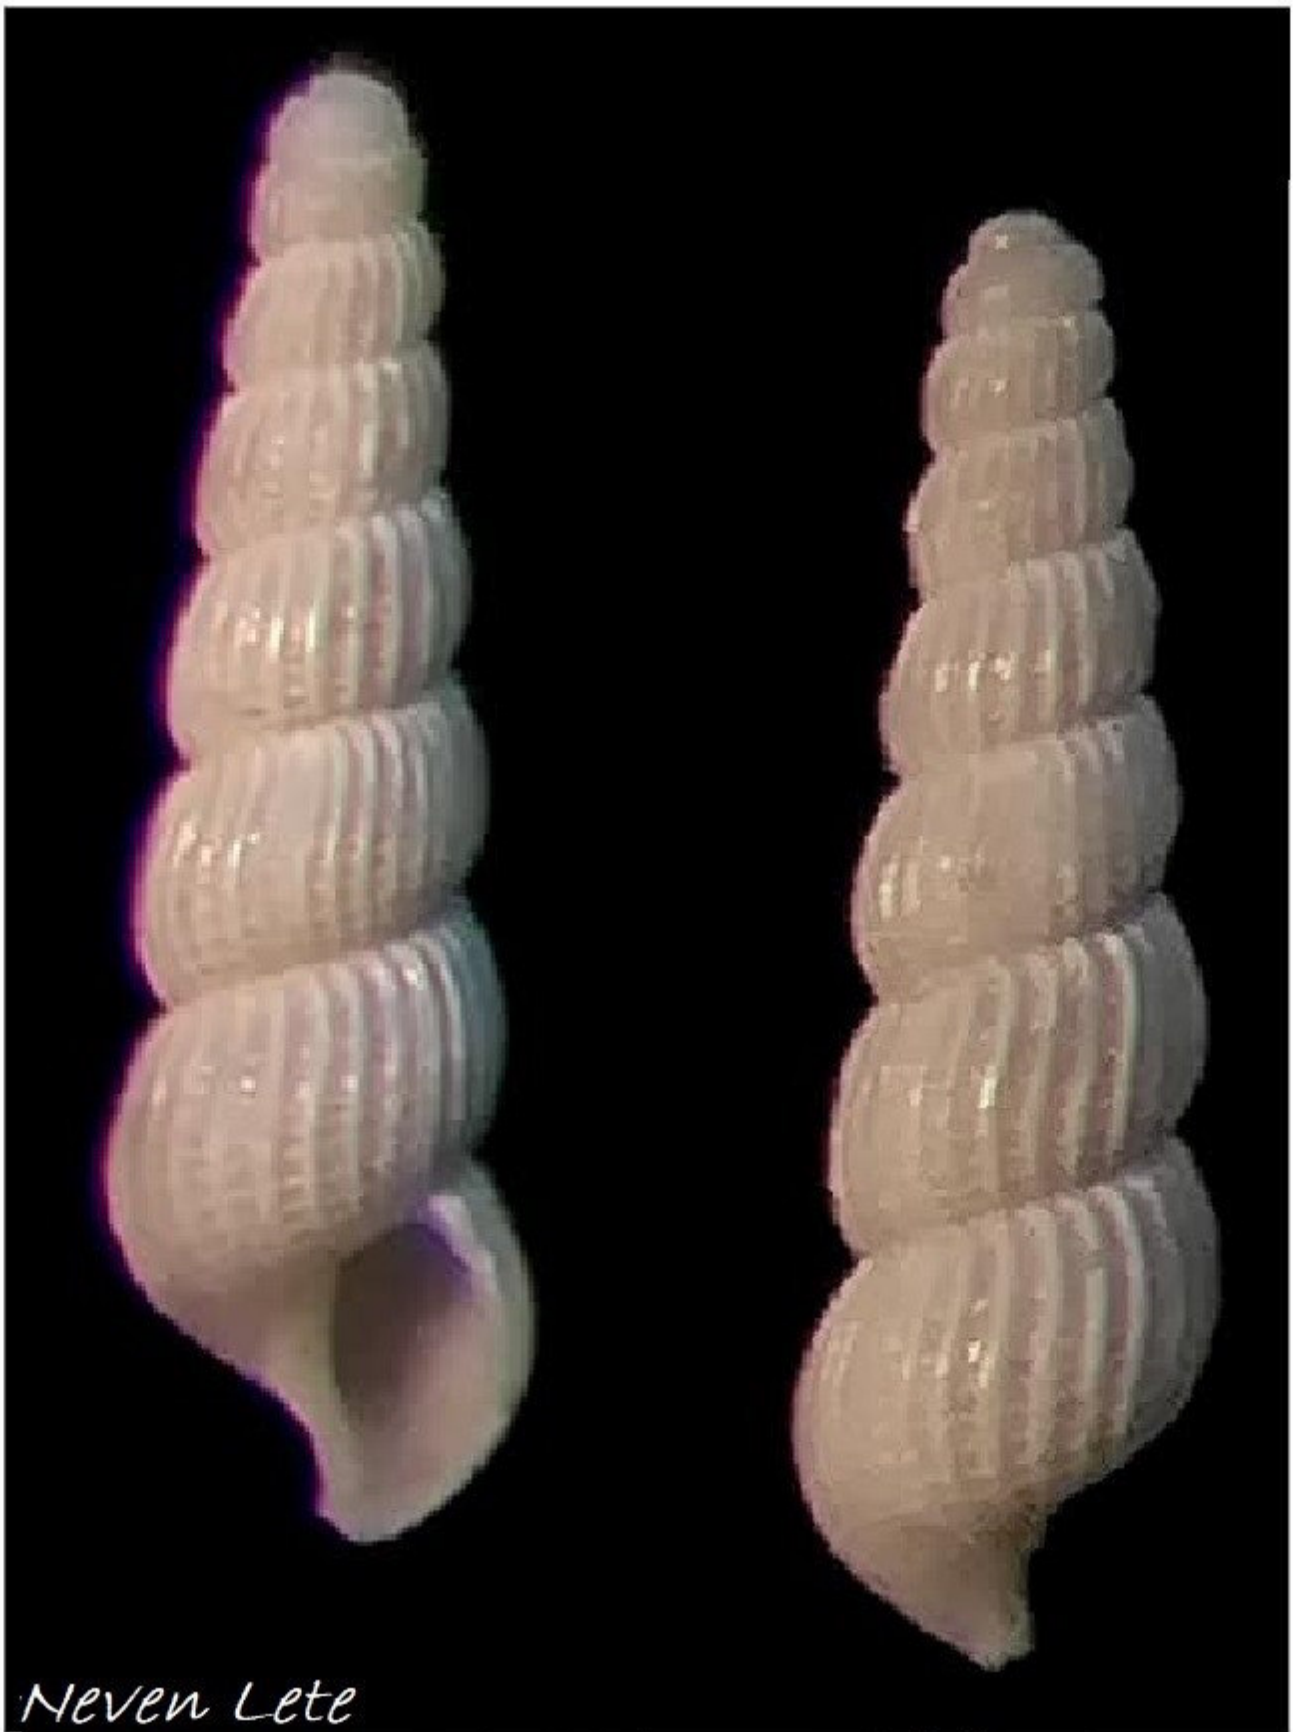

This first edition will certainly be subject to revisions that will be carried out within the framework of the project, based on cooperation with other participating countries.

Neven Lete

Cima cylindrica (Jeffreys, 1856) - Cimidae

Neven Lete

Cima minima (Jeffreys, 1858) - Cimidae

Neven Lete

Ebala gradata (Monterosato, 1878) - Murchisonellidae

Neven Lete

Ebala nitidissima (Montagu, 1803) - Murchisonellidae

Neven Lete

Ebala pointeli (Folin, 1867) - Murchisonellidae

Neven Lete

Ebala striatula (Jeffreys, 1856) - Murchisonellidae

Neven Lete

Graphis albida (Kanmacher, 1798) - Cimidae

Neven Lete

Graphis gracilis (Monterosato, 1874) - Cimidae

Neven Lete

Murchisonella mediterranea Peñas & Rolán, 2013 - Murchisonellidae