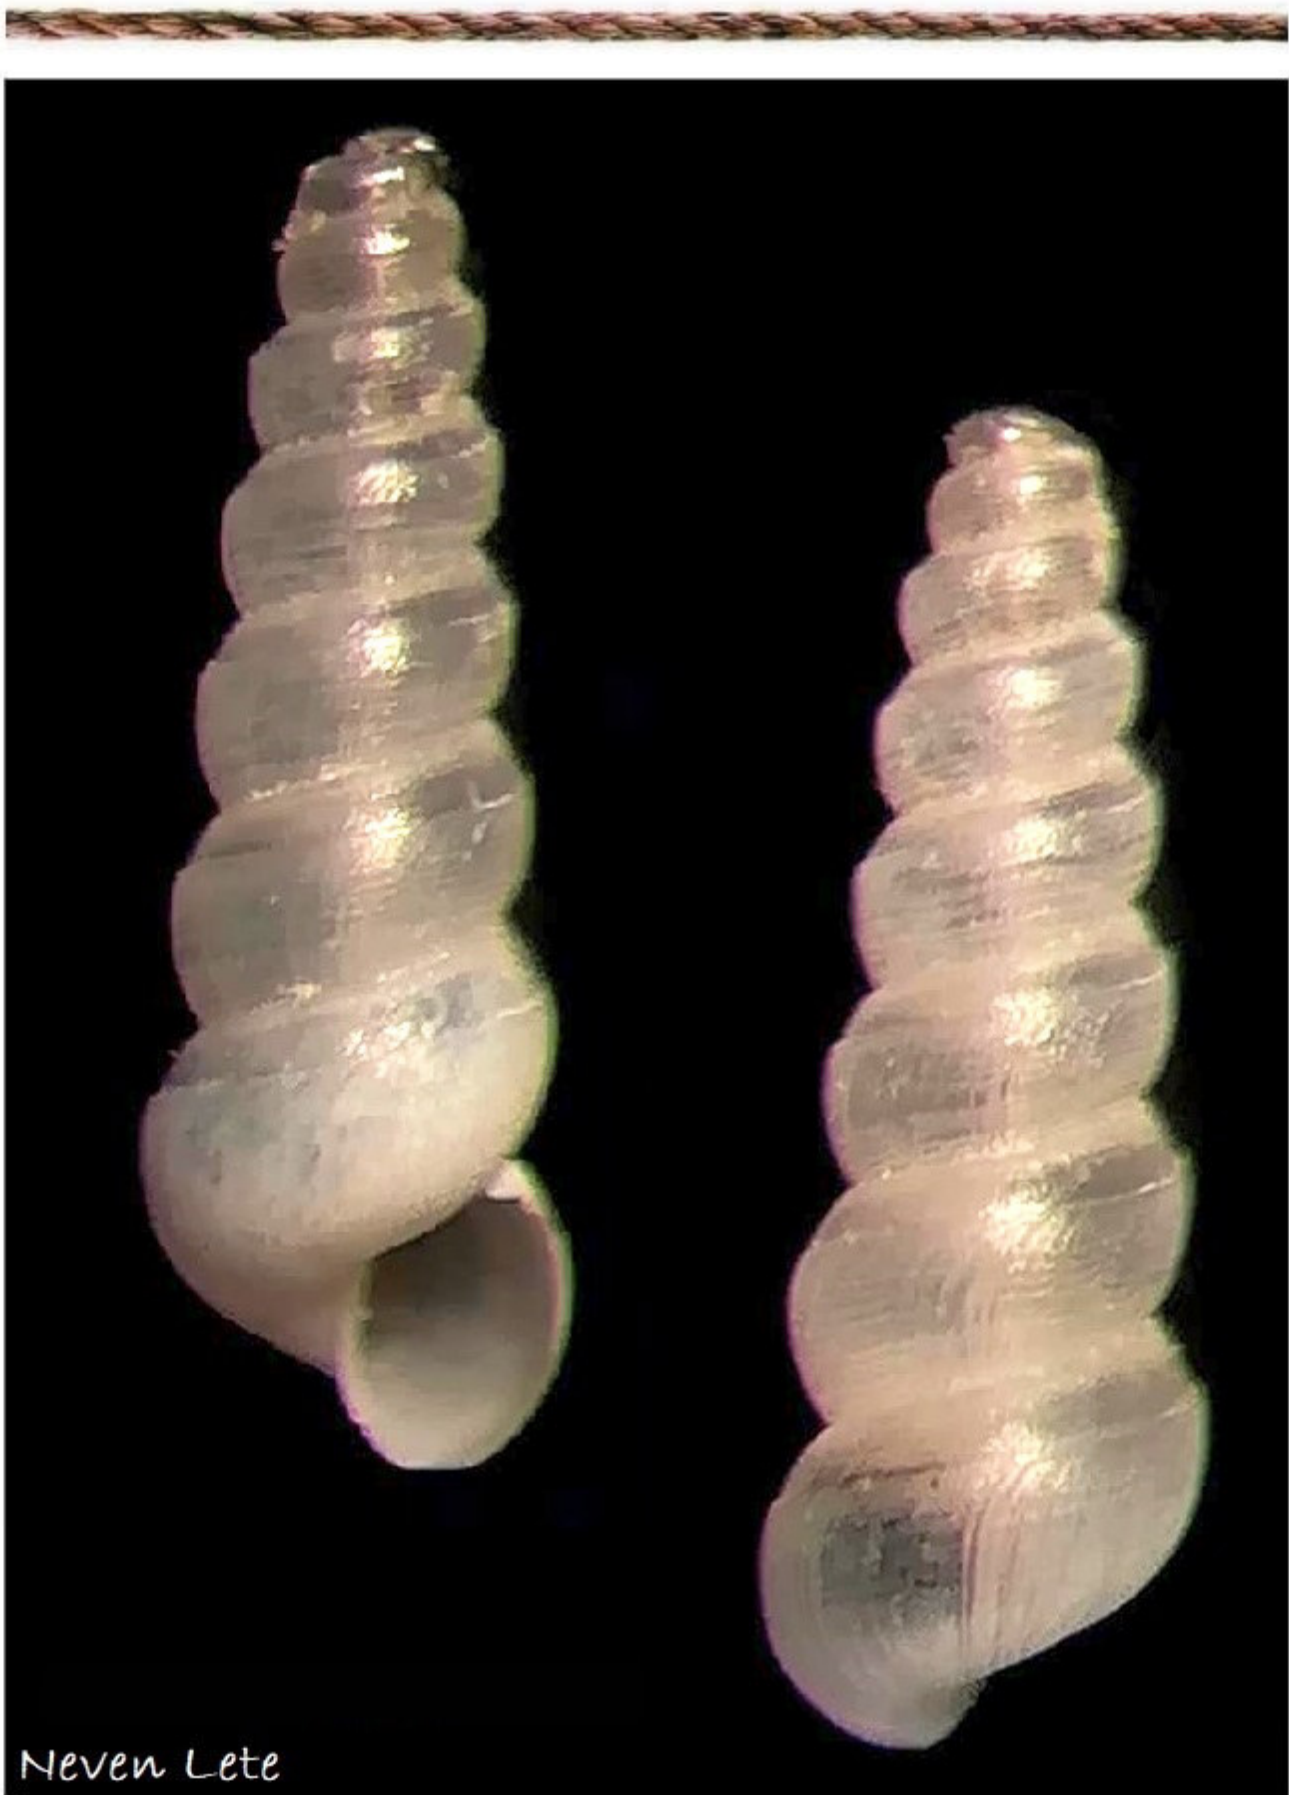

This first edition will certainly be subject to revisions that will be carried out within the framework of the project, based on cooperation with other participating countries.

Neven Lete

Cima cylindrica (Jeffreys, 1856) - Cimidae

Neven Lete

Cima minima (Jeffreys, 1858) - Cimidae

Neven Lete

Ebala gradata (Monterosato, 1878) - Murchisonellidae

Neven Lete

Ebala nitidissima (Montagu, 1803) - Murchisonellidae

Neven Lete

Ebala pointeli (Folin, 1867) - Murchisonellidae

Neven Lete

Ebala striatula (Jeffreys, 1856) - Murchisonellidae

Neven Lete

Graphis albida (Kanmacher, 1798) - Cimidae

Neven Lete

Graphis gracilis (Monterosato, 1874) - Cimidae

Neven Lete

Murchisonella mediterranea Peñas & Rolán, 2013 - Murchisonellidae

*Ebala
pointeli*

*Murchisonella
mediterranea*

*Graphis
gracilis*